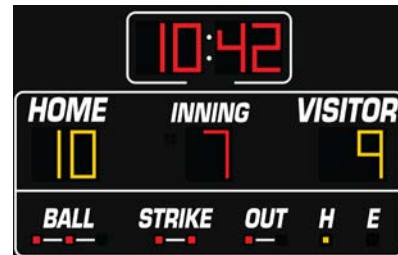

14-Foot Scoreboards

14' x 6' Baseball & Softball Scoreboard
Score, Inning Fixed Digits and Ball, Strike, Out, Hit, Error Indicators

Cabinet Size: 6' H x 14' W x 5" D
Digit Size: 21"
Model: WF-BA-9114

14' x 6' Baseball & Softball Scoreboard
Score, Inning, Ball, Strike, Out Fixed Digits and Hit, Error Indicators

Cabinet Size: 6' H x 14' W x 5" D
Digit Size: 21"
Model: WF-BA-9214

14' x 9' Baseball & Softball Scoreboard
Score, Inning, 1:59 Clock/Timer, Ball, Strike, Out Fixed Digits and Hit, Error Indicators

Cabinet Size: 9' H x 14' W x 5" D
Digit Size: 21"
Model: WF-BA-9314