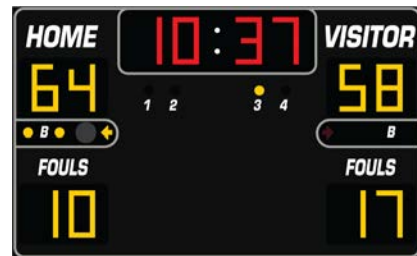

5' x 2' Basketball Scoreboard

Score, 99:59 Clock Fixed Digits and Period, Possession, Bonus Indicators

Cabinet Size: 1'9" H x 5' W x 6" D

Digit Size: 7"

Model: WF-BB-5105

5' x 3' Basketball Scoreboard

Score, 99:59 Clock, Team Fouls, Player Number, Player Fouls Fixed Digits and Period, Possession, Bonus Indicators

Cabinet Size: 2'10" H x 5' W x 6" D

Digit Size: 7"

Model: WF-BB-5115

6-Foot Scoreboards

6'6" x 2' Basketball Scoreboard

Score, 99:59 Clock Fixed Digits and Period, Possession, Bonus Indicators

Cabinet Size: 2'3" H x 6'6" W x 5" D

Digit Size: 9"

Model: WF-BB-5205

6'6" x 2' Basketball Scoreboard

Score, 99:59 Clock, Team Fouls Fixed Digits and Period, Possession, Bonus Indicators

Cabinet Size: 4'6" H x 6'6" W x 5" D

Digit Size: 9"

Model: WF-BB-5214