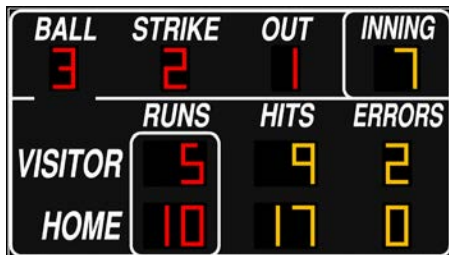

14' x 9' Baseball & Softball Scoreboard
Score, Inning, 99:59 Clock/Timer Fixed Digits and Ball, Strike, Out, Hit, Error Indicators

Cabinet Size: 9' H x 14' W x 5" D
Digit Size: 21"
Model: WF-BA-9414

14' x 9' Baseball & Softball Scoreboard
Score, Inning, 99:59 Clock/Timer, Ball, Strike, Out Fixed Digits and Hit, Error Indicators

Cabinet Size: 9' H x 14' W x 5" D
Digit Size: 21"
Model: WF-BA-9514

16-Foot Scoreboards

16' x 7' Baseball & Softball Scoreboard
Score, Inning Fixed Digits and Ball, Strike, Out, Hit, Error Indicators

Cabinet Size: 7' H x 16' W x 5" D
Digit Size: 27"
Model: WF-BA-9016

16' x 7' Baseball & Softball Scoreboard
Score, 7 Inning, Ball, Strike, Out Fixed Digits

Cabinet Size: 7' H x 16' W x 5" D
Digit Size: 15"
Model: WF-BA-9916

16' x 9' Baseball & Softball Scoreboard
Score, Inning, Ball, Strike, Out, Home/Away Hit, Home/Away Error Fixed Digits