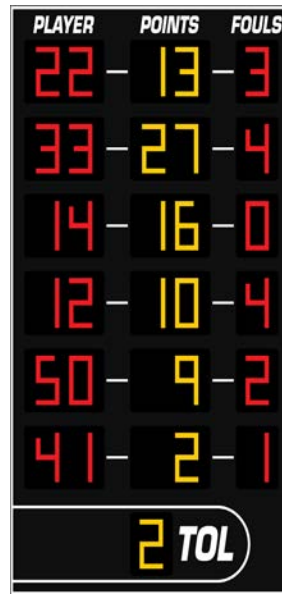

Cabinet Size: 7'9" H x 8' W x 5" D
 Digit Size: 9", 7"
 Model: WF-AC-516PPF

8-Foot Tall Roster Panels

8' x 8' Basketball Scoreboard
5 Player-Foul and Team TOL Fixed Digit

Cabinet Size: 7'9" H x 8' W x 5" D
Digit Size: 9"
Model: WF-AC-525PF

10' x 8' Basketball Scoreboard
5 Player-Points-Foul and Team TOL Fixed Digit

Cabinet Size: 7'9" H x 10' W x 5" D
Digit Size: 9"
Model: WF-AC-525PPF

9-Foot Tall Roster Panels

8' x 9' Basketball Scoreboard
6 Player-Foul and Team TOL Fixed Digit