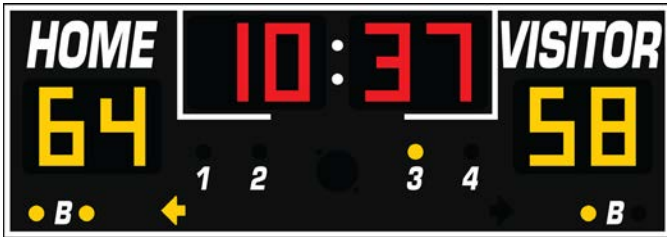

Cabinet Size: 8' H x 20' W x 5" D

Digit Size: 30", 24", 21"

Model: WF-SC-8120

24-Foot Scoreboard

24' x 10' Soccer Scoreboard
99:59 Clock, Score, Shots, Penalty Fixed Digits and Half Indicators

Cabinet Size: 10' H x 24' W x 5" D
Digit Size: 30", 24"
Model: WF-SC-8124

10-Foot Scoreboard

10' x 6'6" Lacrosse Scoreboard
99:59 Clock, Score, Home & Away Penalty Fixed Digits and Period Indicators

Cabinet Size: 6'6" H x 10' W x 5" D
Digit Size: 15"
Model: WF-HK-6055

5-Foot Scoreboards

5' x 2' Basketball Scoreboard

Score, 99:59 Clock Fixed Digits and Period, Possession, Bonus Indicators

Cabinet Size: 1'9" H x 5' W x 6" D

Digit Size: 7"

Model: WF-BB-5105

5' x 3' Basketball Scoreboard

Score, 99:59 Clock, Team Fouls, Player Number, Player Fouls Fixed Digits and Period, Possession, Bonus Indicators

Cabinet Size: 2'10" H x 5' W x 6" D

Digit Size: 7"

Model: WF-BB-5115

6-Foot Scoreboards

6'6" x 2' Basketball Scoreboard

Score, 99:59 Clock Fixed Digits and Period, Possession, Bonus Indicators

Cabinet Size: 2'3" H x 6'6" W x 5" D