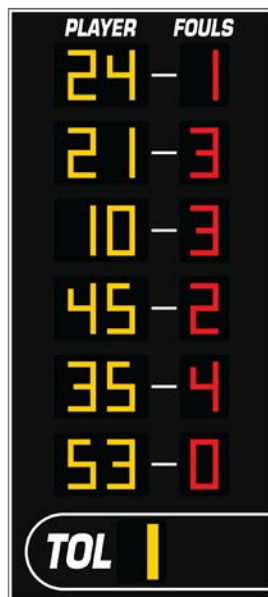

8-Foot Tall Roster Panels

6' x 8' Basketball Scoreboard

6 Player-Foul and Team TOL Fixed Digit

Cabinet Size: 7'9" H x 6' W x 5" D
 Digit Size: 9", 7"
 Model: WF-AC-516PF

8' x 8' Basketball Scoreboard

6 Player-Points-Foul and Team TOL Fixed Digit

Cabinet Size: 7'9" H x 8' W x 5" D
 Digit Size: 9", 7"
 Model: WF-AC-516PPF

8-Foot Tall Roster Panels

8' x 8' Basketball Scoreboard
5 Player-Foul and Team TOL Fixed Digit

Cabinet Size: 7'9" H x 8' W x 5" D
Digit Size: 9"
Model: WF-AC-525PF

10' x 8' Basketball Scoreboard
5 Player-Points-Foul and Team TOL Fixed Digit

Cabinet Size: 7'9" H x 10' W x 5" D
Digit Size: 9"
Model: WF-AC-525PPF

9-Foot Tall Roster Panels

8' x 9' Basketball Scoreboard
6 Player-Foul and Team TOL Fixed Digit