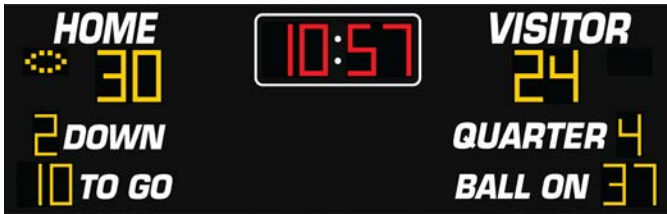

32-Foot Scoreboards

32' x 10' Football Scoreboard

99:59 Clock, Score, Quarter, Down, To Go, Ball On Fixed Digits and Possession Indicator

Cabinet Size: 10' H x 32' W x 5" D
Digit Size: 30", 24"
Model: WF-FB-11132

32' x 10' Football Scoreboard

99:59 Clock, Score, Quarter, Down, To Go, Ball On, TOL Fixed Digits and Possession Indicator

Cabinet Size: 10' H x 32' W x 5" D
Digit Size: 30", 24", 15"
Model: WF-FB-11232