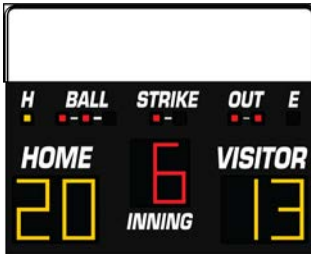

Model: WF-BA-10408

8' x 4' Baseball & Softball Scoreboard

Score, Inning Fixed Digits and Ball, Strike, Out Indicators

Cabinet Size: 4' H x 8' W x 5" D

Digit Size: 18", 15"

Model: WF-BA-9108

10-Foot Scoreboards

10' x 4' Baseball & Softball Scoreboard

Score, Inning Fixed Digits and Ball, Strike, Out, Hit, Error Indicators

Cabinet Size: 4' H x 10' W x 5" D

Digit Size: 21", 18"

Model: WF-BA-9110

10' x 4' Baseball & Softball Scoreboard

Score, Inning, Ball, Strike, Out Fixed Digits and Hit, Error Indicators

Cabinet Size: 4' H x 10' W x 5" D

Digit Size: 15"

Model: WF-BA-9410

10-Foot Scoreboards

10' x 8' Baseball & Softball Scoreboard
Score, Inning Fixed Digits and Ball, Strike, Out, Hit, Error Indicators with Sign Panel