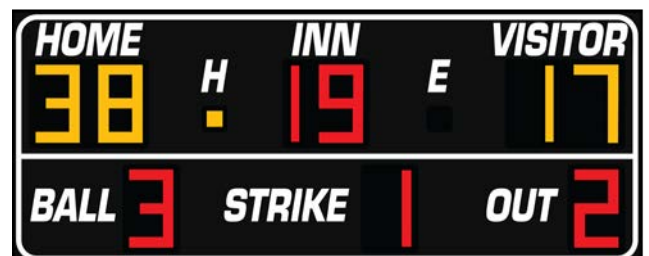

Model: WF-BA-10408

8' x 4' Baseball & Softball Scoreboard

Score, Inning Fixed Digits and Ball, Strike, Out Indicators

Cabinet Size: 4' H x 8' W x 5" D

Digit Size: 18", 15"

Model: WF-BA-9108

10-Foot Scoreboards

10' x 4' Baseball & Softball Scoreboard

Score, Inning Fixed Digits and Ball, Strike, Out, Hit, Error Indicators

Cabinet Size: 4' H x 10' W x 5" D

Digit Size: 21", 18"

Model: WF-BA-9110

10' x 4' Baseball & Softball Scoreboard