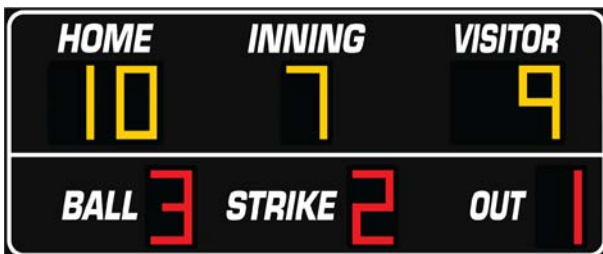

12-Foot Scoreboard

12' x 5' Baseball & Softball Scoreboard
Score, Inning, Ball, Strike, Out Fixed Digits

Cabinet Size: 5' H x 12' W x 5" D
Digit Size: 18"
Model: WF-BA-9212