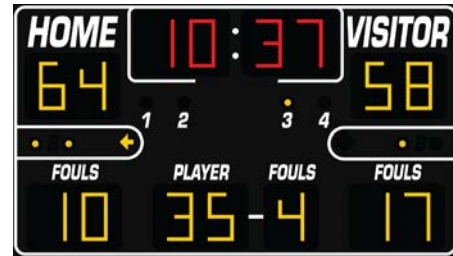

Cabinet Size: 8' H x 20' W x 5" D

Digit Size: 30", 24", 21"

Model: WF-SC-8120

24-Foot Scoreboard

24' x 10' Soccer Scoreboard
99:59 Clock, Score, Shots, Penalty Fixed Digits and Half Indicators

Cabinet Size: 10' H x 24' W x 5" D
Digit Size: 30", 24"
Model: WF-SC-8124

10-Foot Scoreboard

10' x 6'6" Lacrosse Scoreboard
99:59 Clock, Score, Home & Away Penalty Fixed Digits and Period Indicators

Cabinet Size: 6'6" H x 10' W x 5" D
Digit Size: 15"
Model: WF-HK-6055

5-Foot Scoreboards

5' x 2' Basketball Scoreboard

Score, 99:59 Clock Fixed Digits and Period, Possession, Bonus Indicators

Cabinet Size: 1'9" H x 5' W x 6" D

Digit Size: 7"

Model: WF-BB-5105

5' x 3' Basketball Scoreboard

Score, 99:59 Clock, Team Fouls, Player Number, Player Fouls Fixed Digits and Period, Possession, Bonus Indicators

Cabinet Size: 2'10" H x 5' W x 6" D

Digit Size: 7"

Model: WF-BB-5115

6-Foot Scoreboards

6'6" x 2' Basketball Scoreboard

Score, 99:59 Clock Fixed Digits and Period, Possession, Bonus Indicators

Cabinet Size: 2'3" H x 6'6" W x 5" D