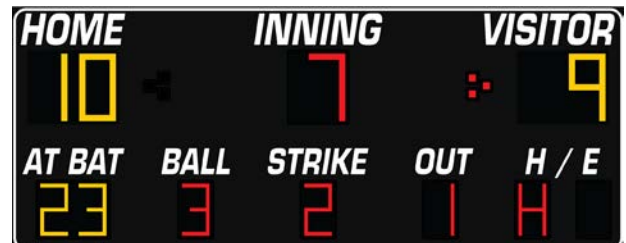

16' x 7' Baseball & Softball Scoreboard
Score, 7 Inning, Ball, Strike, Out Fixed Digits

Cabinet Size: 7' H x 16' W x 5" D
Digit Size: 15"
Model: WF-BA-9916

16' x 9' Baseball & Softball Scoreboard
Score, Inning, Ball, Strike, Out, Home/Away Hit, Home/Away Error Fixed Digits

Cabinet Size: 9' H x 16' W x 5" D
Digit Size: 18"
Model: WF-BA-9416

20-Foot Scoreboards

20' x 7' Baseball & Softball Scoreboard
Score, 9 Inning, Ball, Strike, Out Fixed Digits

Cabinet Size: 7' H x 20' W x 5" D
Digit Size: 15"
Model: WF-BA-9920