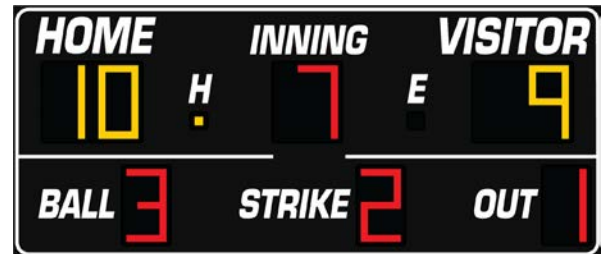

Cabinet Size: 8' H x 10' W x 5" D
Digit Size: 24"
Model: WF-BA-10410

12-Foot Scoreboard

12' x 5' Baseball & Softball Scoreboard
Score, Inning, Ball, Strike, Out Fixed Digits

Cabinet Size: 5' H x 12' W x 5" D
Digit Size: 18"
Model: WF-BA-9212

14-Foot Scoreboards

14' x 6' Baseball & Softball Scoreboard
Score, Inning Fixed Digits and Ball, Strike, Out, Hit, Error Indicators

Cabinet Size: 6' H x 14' W x 5" D
Digit Size: 21"
Model: WF-BA-9114

14' x 6' Baseball & Softball Scoreboard
Score, Inning, Ball, Strike, Out Fixed Digits and Hit, Error Indicators