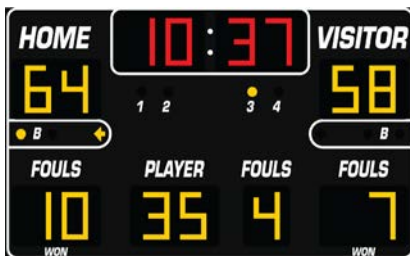

Cabinet Size: 2'10" H x 5' W x 6" D

Digit Size: 7"

Model: WF-BB-5115

6-Foot Scoreboards

6'6" x 2' Basketball Scoreboard

Score, 99:59 Clock Fixed Digits and Period, Possession, Bonus Indicators

Cabinet Size: 2'3" H x 6'6" W x 5" D

Digit Size: 9"

Model: WF-BB-5205

6'6" x 2' Basketball Scoreboard

Score, 99:59 Clock, Team Fouls Fixed Digits and Period, Possession, Bonus Indicators

Cabinet Size: 4'6" H x 6'6" W x 5" D

Digit Size: 9"

Model: WF-BB-5214

6'6" x 4' Basketball Scoreboard

Score, 99:59 Clock, Team Fouls, Player Number, Player Foul Fixed Digits and Period, Possession, Bonus Indicators

Cabinet Size: 4' H x 6'6" W x 5" D

Digit Size: 9"

Model: WF-BB-5215

8-Foot Scoreboards

8' x 2'6" Basketball Scoreboard

Score, 99:59 Clock, Period Fixed Digits and Bonus Indicators

Cabinet Size: 2'6" H x 8' W x 5" D

Digit Size: 9", 7"

Model: WF-BB-5208

8' x 4' Basketball Scoreboard