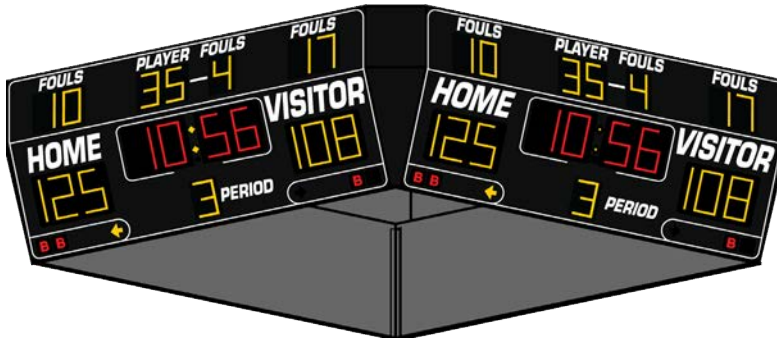

15-Foot Centerhung

15' x 6' Basketball Scoreboard

4-Sided Centerhung Score, 99:59 Clock, Period, Team Fouls, Player Number, Player Foul Fixed Digits and Bonus, Possession Indicators

Cabinet Size: 5'10" H x 14' 10"W
Digit Size: 18", 14"
Model: WF-BB-5250-4