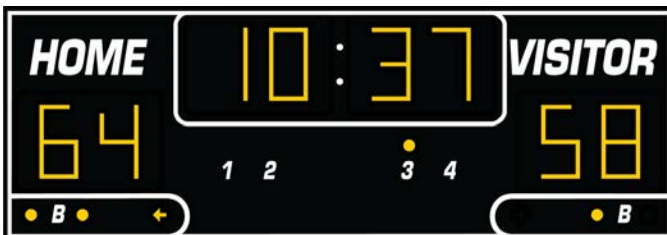

10-Foot Scoreboard

10' x 6'6" Lacrosse Scoreboard
99:59 Clock, Score, Home & Away Penalty Fixed Digits and Period Indicators

Cabinet Size: 6'6" H x 10' W x 5" D
Digit Size: 15"
Model: WF-HK-6055

5-Foot Scoreboards

5' x 2' Basketball Scoreboard

Score, 99:59 Clock Fixed Digits and Period, Possession, Bonus Indicators

Cabinet Size: 1'9" H x 5' W x 6" D

Digit Size: 7"

Model: WF-BB-5105

5' x 3' Basketball Scoreboard

Score, 99:59 Clock, Team Fouls, Player Number, Player Fouls Fixed Digits and Period, Possession, Bonus Indicators

Cabinet Size: 2'10" H x 5' W x 6" D

Digit Size: 7"

Model: WF-BB-5115

6-Foot Scoreboards

6'6" x 2' Basketball Scoreboard

Score, 99:59 Clock Fixed Digits and Period, Possession, Bonus Indicators

Cabinet Size: 2'3" H x 6'6" W x 5" D