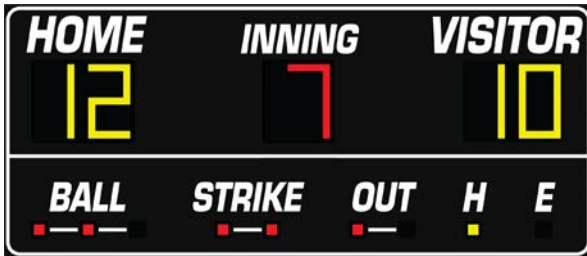

Cabinet Size: 8' H x 10' W x 5" D
Digit Size: 24"
Model: WF-BA-10410

12-Foot Scoreboard

12' x 5' Baseball & Softball Scoreboard
Score, Inning, Ball, Strike, Out Fixed Digits

Cabinet Size: 5' H x 12' W x 5" D
Digit Size: 18"
Model: WF-BA-9212

14-Foot Scoreboards

14' x 6' Baseball & Softball Scoreboard
Score, Inning Fixed Digits and Ball, Strike, Out, Hit, Error Indicators

Cabinet Size: 6' H x 14' W x 5" D
Digit Size: 21"
Model: WF-BA-9114

14' x 6' Baseball & Softball Scoreboard
Score, Inning, Ball, Strike, Out Fixed Digits and Hit, Error Indicators