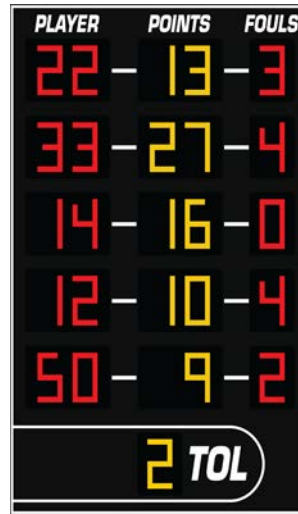

8-Foot Tall Roster Panels

Cabinet Size: 7'9" H x 8' W x 5" D
Digit Size: 9"
Model: WF-AC-525PF

10' x 8' Basketball Scoreboard
5 Player-Points-Foul and Team TOL Fixed Digit

Cabinet Size: 7'9" H x 10' W x 5" D
Digit Size: 9"
Model: WF-AC-525PPF