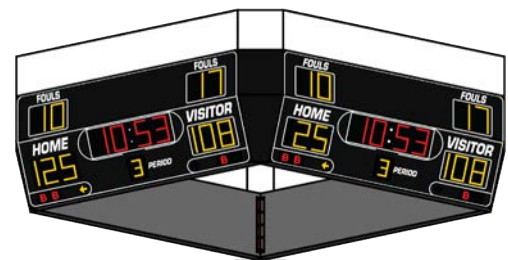

9-Foot Centerhung

9' x 4'6" Basketball Scoreboard

4-Sided Centerhung Score, 99:59 Clock, Team Fouls, Player Number, Player Foul Fixed Digits and Period, Possession, Bonus Indicators

Cabinet Size: 4'6" H x 9'4" W
Digit Size: 9"
Model: WF-BB-5215-4

13-Foot Centerhung

13' x 3' Basketball Scoreboard

4-Sided Centerhung Score, 99:59 Clock, Period Fixed Digits and Bonus, Possession Indicators

Cabinet Size: 3' H x 12'10" W
Digit Size: 14", 9"
Model: WF-BB-5230-4