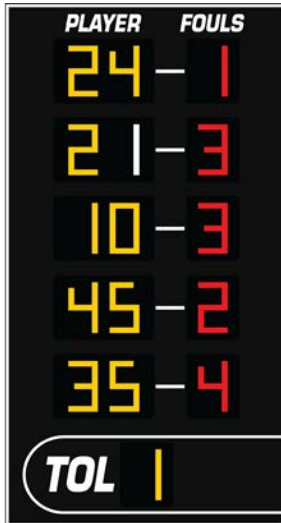

8-Foot Tall Roster Panels

8' x 8' Basketball Scoreboard
5 Player-Foul and Team TOL Fixed Digit

Cabinet Size: 7'9" H x 8' W x 5" D
Digit Size: 9"
Model: WF-AC-525PF

Cabinet Size: 7'9" H x 10' W x 5" D
Digit Size: 9"
Model: WF-AC-525PPF