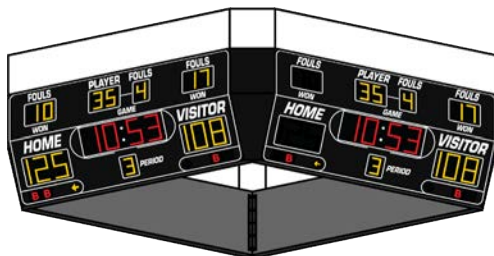

9-Foot Centerhung

9' x 4'6" Basketball Scoreboard

4-Sided Centerhung Score, 99:59 Clock, Team Fouls, Player Number, Player Foul Fixed Digits and Period, Possession, Bonus Indicators

Cabinet Size: 4'6" H x 9'4" W
Digit Size: 9"
Model: WF-BB-5215-4

13-Foot Centerhung

13' x 3' Basketball Scoreboard

4-Sided Centerhung Score, 99:59 Clock, Period Fixed Digits and Bonus, Possession Indicators

Cabinet Size: 3' H x 12'10" W
Digit Size: 14", 9"
Model: WF-BB-5230-4

13' x 5' Basketball Scoreboard

4-Sided Centerhung Score, 99:59 Clock, Period, Team Fouls Fixed Digits and Bonus, Possession Indicators

Cabinet Size: 4'11" H x 12'10" W
Digit Size: 14", 9"
Model: WF-BB-5241-4