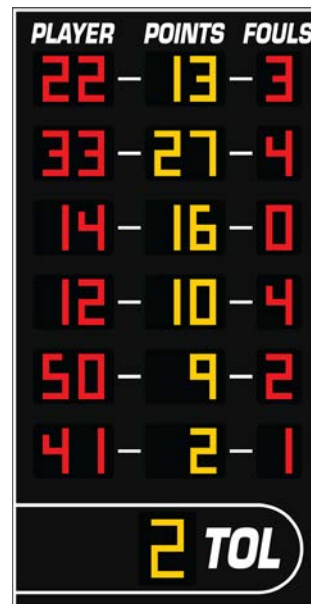

8-Foot Tall Roster Panels

6' x 8' Basketball Scoreboard

6 Player-Foul and Team TOL Fixed Digit

Cabinet Size: 7'9" H x 6' W x 5" D
Digit Size: 9", 7"
Model: WF-AC-516PF

8' x 8' Basketball Scoreboard

6 Player-Points-Foul and Team TOL Fixed Digit

Cabinet Size: 7'9" H x 8' W x 5" D
Digit Size: 9", 7"
Model: WF-AC-516PPF