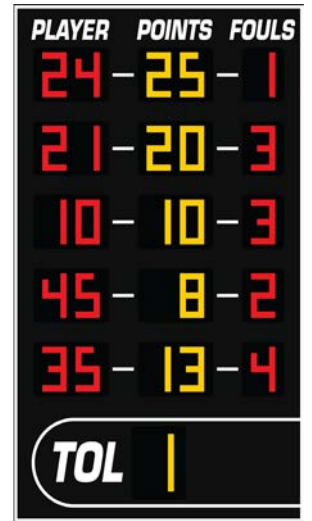

7-Foot Tall Roster Panels

6' x 7' Basketball Scoreboard

5 Player-Foul and Team TOL Fixed Digit

Cabinet Size: 6'9" H x 6' W x 5" D
Digit Size: 9", 7"
Model: WF-AC-515PF

8' x 7' Basketball Scoreboard

5 Player-Points-Foul and Team TOL Fixed Digit

Cabinet Size: 6'9" H x 8' W x 5" D
Digit Size: 9", 7"
Model: WF-AC-515PPF