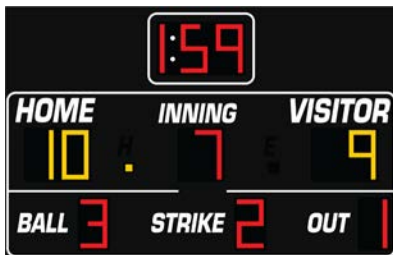

Cabinet Size: 8' H x 10' W x 5" D
Digit Size: 24"
Model: WF-BA-10410

12-Foot Scoreboard

12' x 5' Baseball & Softball Scoreboard
Score, Inning, Ball, Strike, Out Fixed Digits

Cabinet Size: 5' H x 12' W x 5" D
Digit Size: 18"
Model: WF-BA-9212

14-Foot Scoreboards

14' x 6' Baseball & Softball Scoreboard
Score, Inning Fixed Digits and Ball, Strike, Out, Hit, Error Indicators

Cabinet Size: 6' H x 14' W x 5" D
Digit Size: 21"
Model: WF-BA-9114

14' x 6' Baseball & Softball Scoreboard
Score, Inning, Ball, Strike, Out Fixed Digits and Hit, Error Indicators

Cabinet Size: 6' H x 14' W x 5" D
Digit Size: 21"
Model: WF-BA-9214

14' x 9' Baseball & Softball Scoreboard
Score, Inning, 1:59 Clock/Timer, Ball, Strike, Out Fixed Digits and Hit, Error Indicators

Cabinet Size: 9' H x 14' W x 5" D
Digit Size: 21"
Model: WF-BA-9314

14' x 9' Baseball & Softball Scoreboard
Score, Inning, 99:59 Clock/Timer Fixed Digits and Ball, Strike, Out, Hit, Error Indicators

Cabinet Size: 9' H x 14' W x 5" D
Digit Size: 21"
Model: WF-BA-9414

14' x 9' Baseball & Softball Scoreboard
Score, Inning, 99:59 Clock/Timer, Ball, Strike, Out Fixed Digits and Hit, Error Indicators