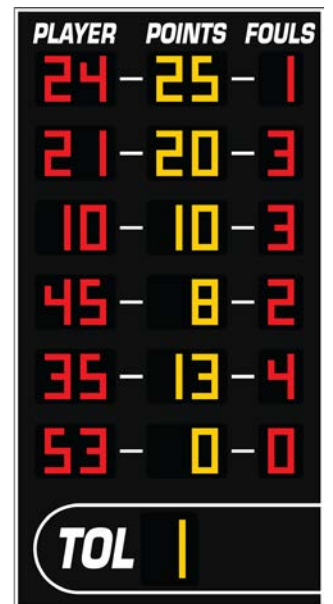

8-Foot Tall Roster Panels

6' x 8' Basketball Scoreboard

6 Player-Foul and Team TOL Fixed Digit

Cabinet Size: 7'9" H x 6' W x 5" D
Digit Size: 9", 7"
Model: WF-AC-516PF

8' x 8' Basketball Scoreboard

6 Player-Points-Foul and Team TOL Fixed Digit

Cabinet Size: 7'9" H x 8' W x 5" D
Digit Size: 9", 7"
Model: WF-AC-516PPF