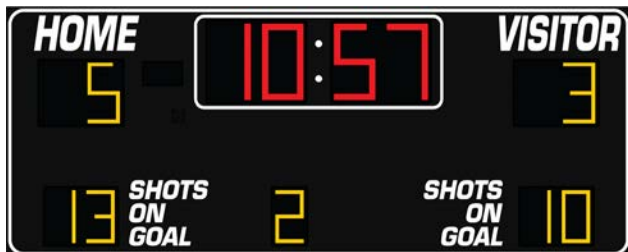

Model: WF-SC-8016

16' x 7' Soccer Scoreboard

99:59 Clock, Score, Half, Shots On Fixed Digits

Cabinet Size: 7' H x 16' W x 5" D

Digit Size: 24", 21"

Model: WF-SC-8116

20-Foot Scoreboard

20' x 8' Soccer Scoreboard

99:59 Clock, Score, Half, Shots On Fixed Digits

Cabinet Size: 8' H x 20' W x 5" D

Digit Size: 30", 24", 21"

Model: WF-SC-8020

20' x 8' Soccer Scoreboard

99:59 Clock, Score, Shots, Penalty Fixed Digits and Half Indicators