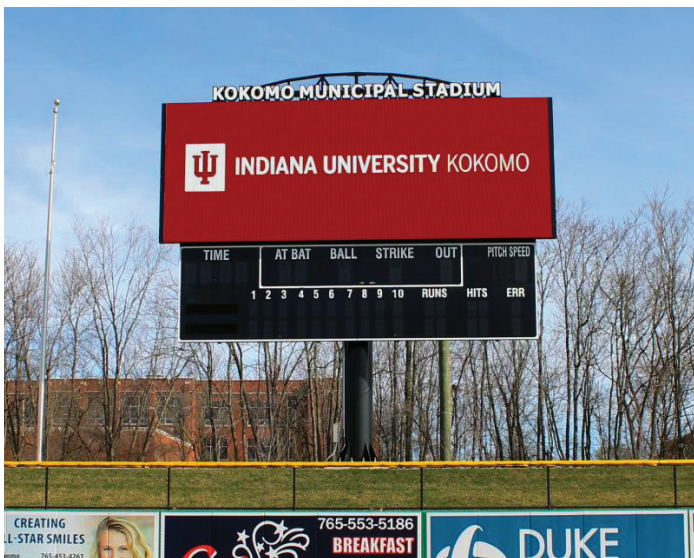

Cabinet Size: 4' H x 4'6" W x 5" D
Digit Size: 15"
Model: WF-AC-11EB3

4' x 4' Timer
99:59 Up/Down Timer and 1-99 Fixed Digits

Cabinet Size: 4' H x 4' W x 11.5" D
Digit Size: 14"
Model: WF-AC-11EB5

10-Foot Scoreboard