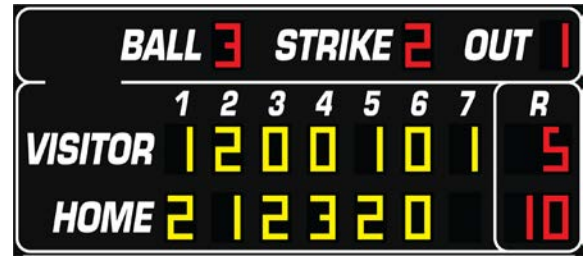

16' x 7' Baseball & Softball Scoreboard
Score, 7 Inning, Ball, Strike, Out Fixed Digits

Cabinet Size: 7' H x 16' W x 5" D
Digit Size: 15"
Model: WF-BA-9916