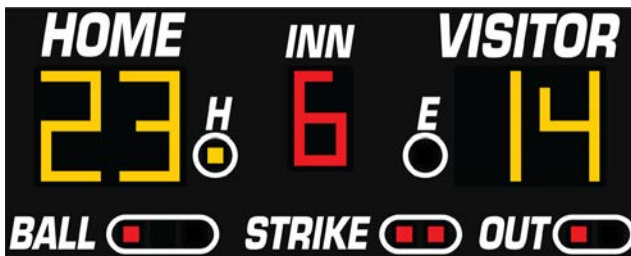

Model: WF-BA-10408

8' x 4' Baseball & Softball Scoreboard

Score, Inning Fixed Digits and Ball, Strike, Out Indicators

Cabinet Size: 4' H x 8' W x 5" D

Digit Size: 18", 15"

Model: WF-BA-9108

10-Foot Scoreboards