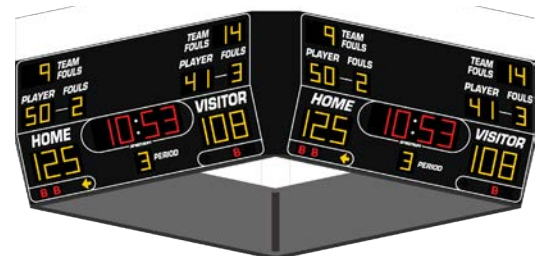

13' x 5' Basketball Scoreboard

4-Sided Centerhung Score, 99:59 Clock, Period, Team Fouls Fixed Digits and Bonus, Possession Indicators

Cabinet Size: 4'11" H x 12'10" W
Digit Size: 14", 9"
Model: WF-BB-5241-4

13' x 5' Basketball Scoreboard

4-Sided Centerhung Score, 99:59 Clock, Period, Team Fouls, Player Number, Player Foul Fixed Digits and Bonus, Possession Indicators

Cabinet Size: 4'11" H x 12'10" W
Digit Size: 14", 9"
Model: WF-BB-5242-4