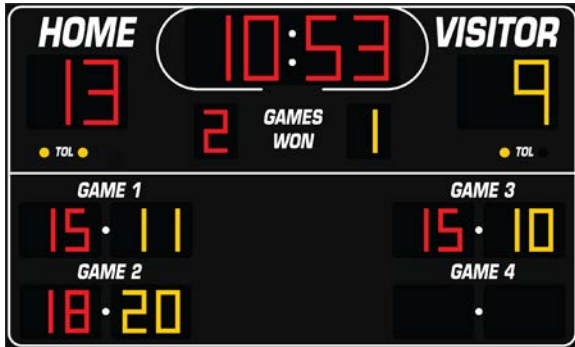

10' x 5' Hockey Scoreboard
99:59 Clock, Score, Period, Shots on Goal, Penalty Times Fixed Digits

Cabinet Size: 5' H x 10' W x 5" D
Digit Size: 14", 9"
Model: WF-HK-6242

10' x 6' Hockey Scoreboard
99:59 Clock, Score, Period, Penalty Times, Player # Fixed Digits

Cabinet Size: 6' H x 10' W x 5" D
Digit Size: 14", 9"
Model: WF-HK-6250

10' x 6' Hockey/Lacrosse Scoreboard
99:59 Clock, Score, Home & Away Penalty Fixed Digits and Period Indicators

Cabinet Size: 6'6" H x 10' W x 5" D
Digit Size: 15"
Model: WF-HK-6055

10-Foot Scoreboards

10' x 3' Volleyball Scoreboard

99:59 Clock, Score, Games Won Fixed Digits and TOL Indicators

Cabinet Size: 3' H x 10' W x 5" D
 Digit Size: 14", 9"
 Model: WF-VB-4230

10' x 5' Volleyball Scoreboard

99:59 Clock, Score, Games Won, 4-Match Score Fixed Digits and TOL Indicators

Cabinet Size: 5' H x 10' W x 5" D
 Digit Size: 14", 9", 7"
 Model: WF-VB-4241

10' x 6' Volleyball Scoreboard

99:59 Clock, Score, Games Won, 4-Match Score Fixed Digits and TOL Indicators