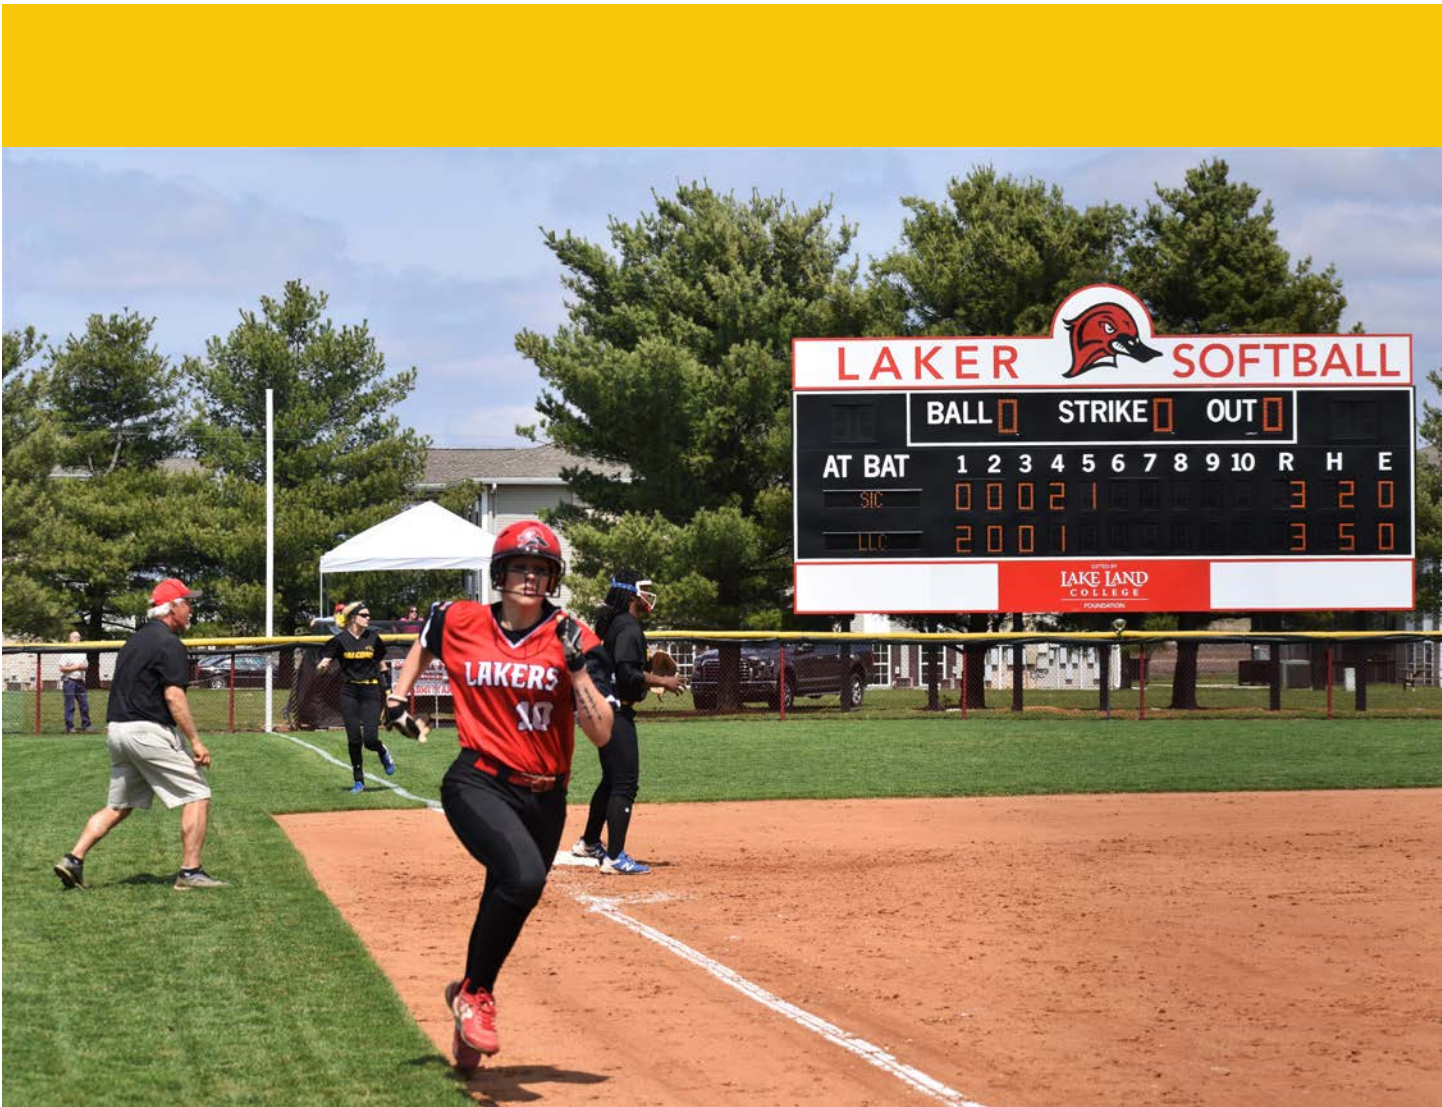

Rectangular Cabinet Sign

Dome Sign

Arched Sign

Arched Truss

Rectangular Truss

		LAKER SOFTBALL												
		BALL			STRIKE			OUT						
AT BAT		1	2	3	4	5	6	7	8	9	10	R	H	E
SIC		0	0	0	2	1						3	2	0
LLC		2	0	0	1							3	5	0