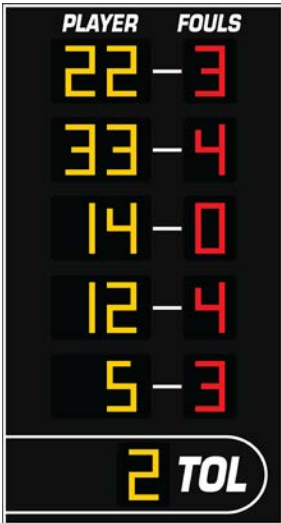

8-Foot Tall Roster Panels

8' x 8' Basketball Scoreboard
5 Player-Foul and Team TOL Fixed Digit

Cabinet Size: 7'9" H x 8' W x 5" D
Digit Size: 9"
Model: WF-AC-525PF

Cabinet Size: 7'9" H x 10' W x 5" D
Digit Size: 9"
Model: WF-AC-525PPF